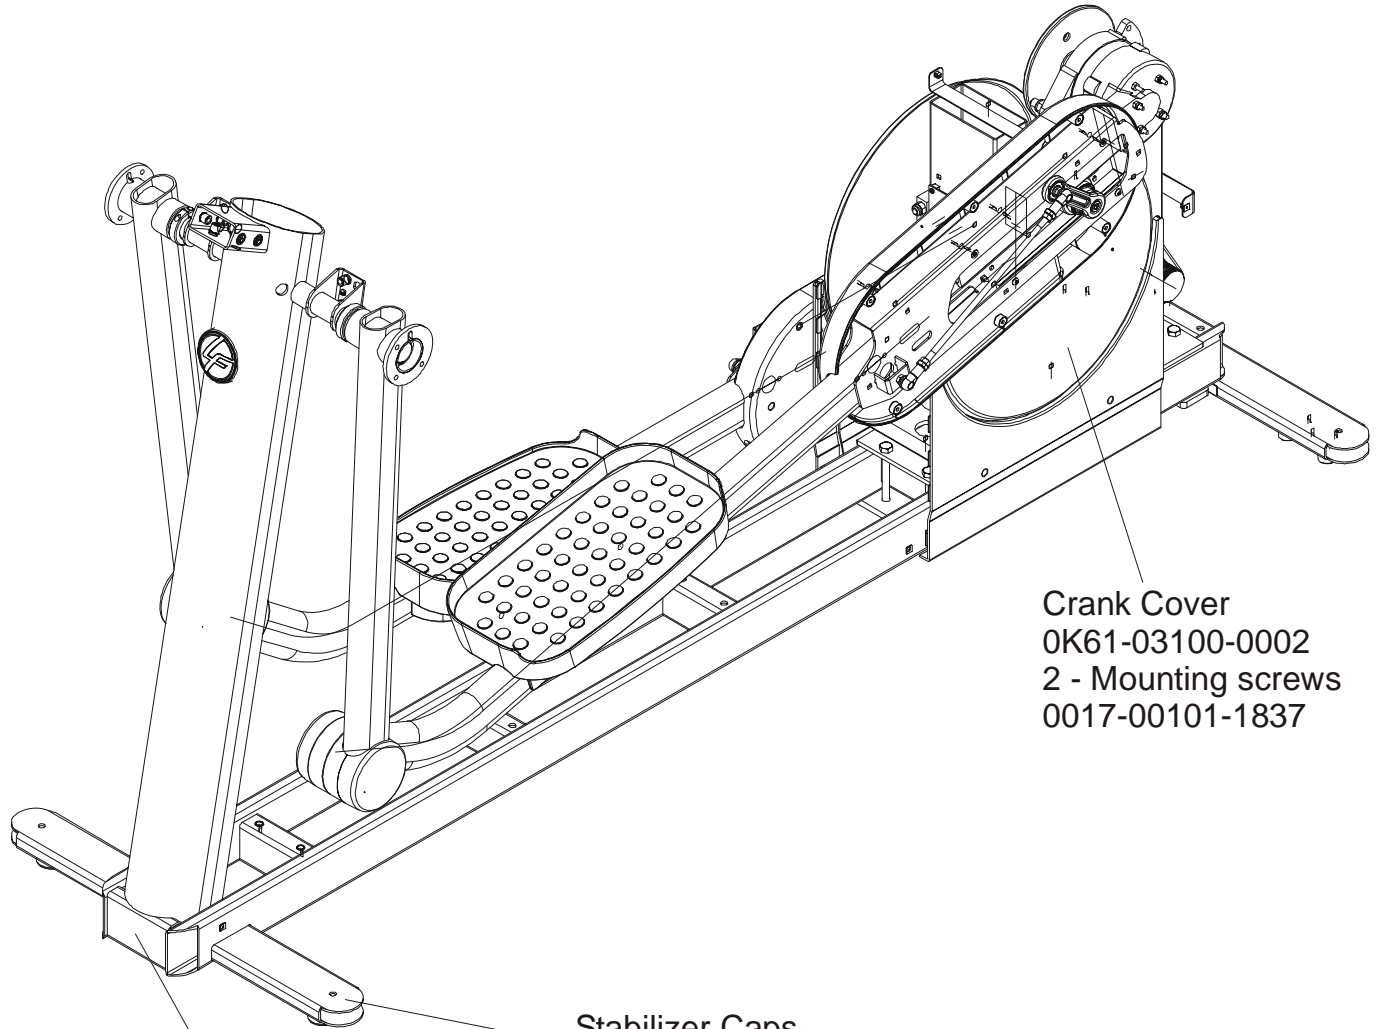

ARCTIC SILVER 95XW
Crank Cover and Lower Caps

95XW-0XXX-02
S/N AWG100000 and up

Crank Cover
OK61-03100-0002
2 - Mounting screws
0017-00101-1837

Stabilizer Caps
4 - OK62-01003-0000

Front frame Cap
OK62-01004-0000
Mounting Screws
(Located on front sides of Ladder Frame Cover)
2- 0017-00101-1795